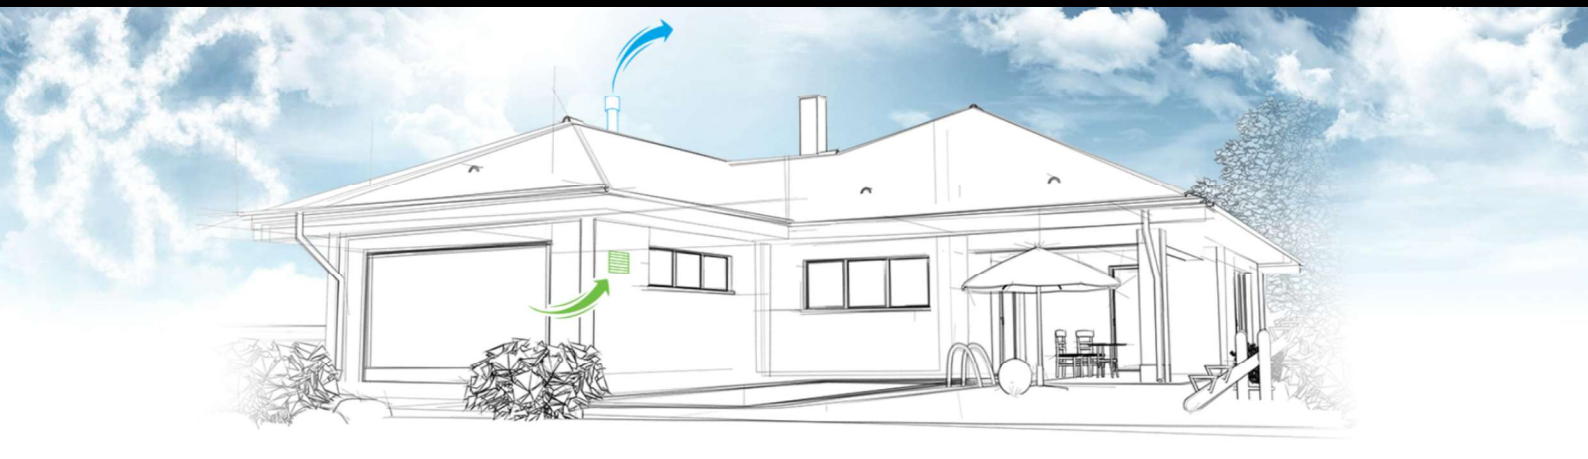

## TECHNICAL FEATURES

LUFTOMET is the name for the product range of the end elements of the ventilation system with modern design. Technically sophisticated LUFTOMET brings fresh air into your home as well as light in the LUMEN version. Thanks to the Magnetic Force System it is easy to assemble and maintain. Any product can be easily and quickly exchanged for another at any time.